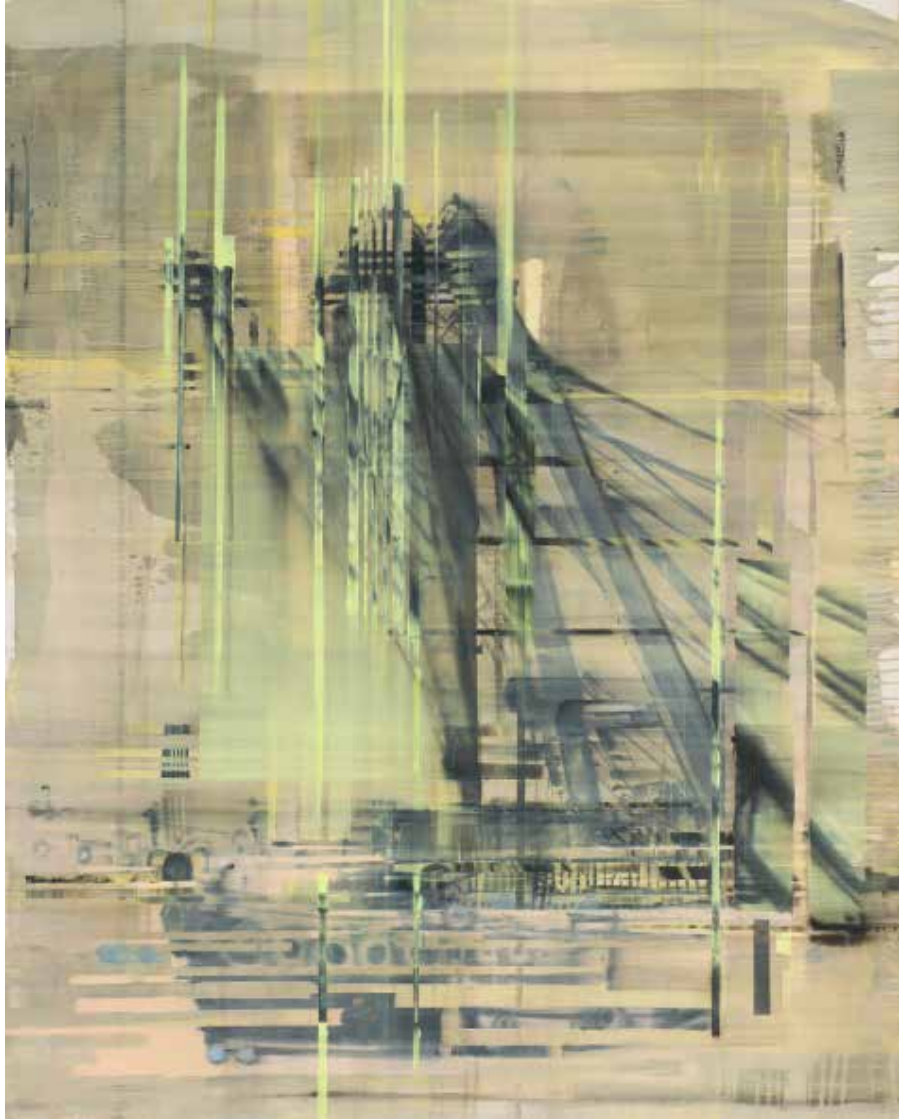

<  
*Near the boats*, from of the series *Transit*, 2012  
gouache, acrylic on canvas, 50x80 cm

>  
*Harbour*, from of the series *Transit*, 2012  
gouache, acrylic on canvas, 160x125 cm

EVA WAGNER  
atelier@evawagner.at

Vienna

©2012  
**EVA WAGNER**  
www.evawagner.at

<  
*Agonda I*, from of the series *Transit*, 2012  
gouache, acrylic on canvas, 125x160cm

>  
*On the river*, from of the series *Transit*, 2012  
gouache, acrylic on canvas, 120x100cm

>  
*Harbour*, from of the series *Transit*, 2012  
gouache, acrylic on canvas, 120 x 100 cm

>  
*Harbour*, from of the series *Transit*, 2012  
gouache, acrylic on canvas, 160x125 cm