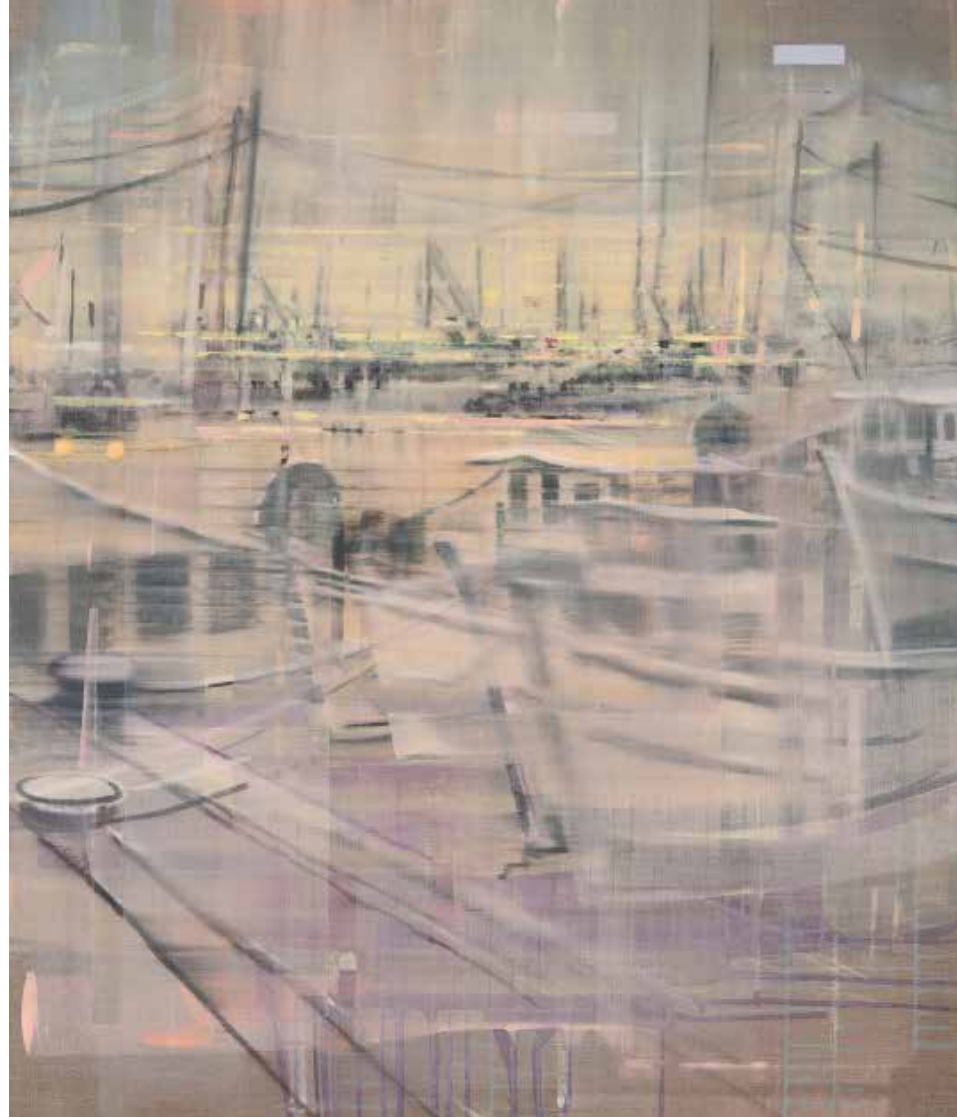

<  
*Near the boats*, from of the series *Transit*, 2012  
gouache, acrylic on canvas, 50x80 cm

>  
*Harbour*, from of the series *Transit*, 2012  
gouache, acrylic on canvas, 160x125 cm

EVA WAGNER  
atelier@evawagner.at

Vienna

©2012  
**EVA WAGNER**  
www.evawagner.at

<  
*Agonda I*, from of the series *Transit*, 2012  
gouache, acrylic on canvas, 125x160cm

>  
*On the river*, from of the series *Transit*, 2012  
gouache, acrylic on canvas, 120x100cm

>  
*Harbour*, from of the series *Transit*, 2012  
gouache, acrylic on canvas, 120 x 100 cm

>  
*Harbour*, from of the series *Transit*, 2012  
gouache, acrylic on canvas, 160x125 cm